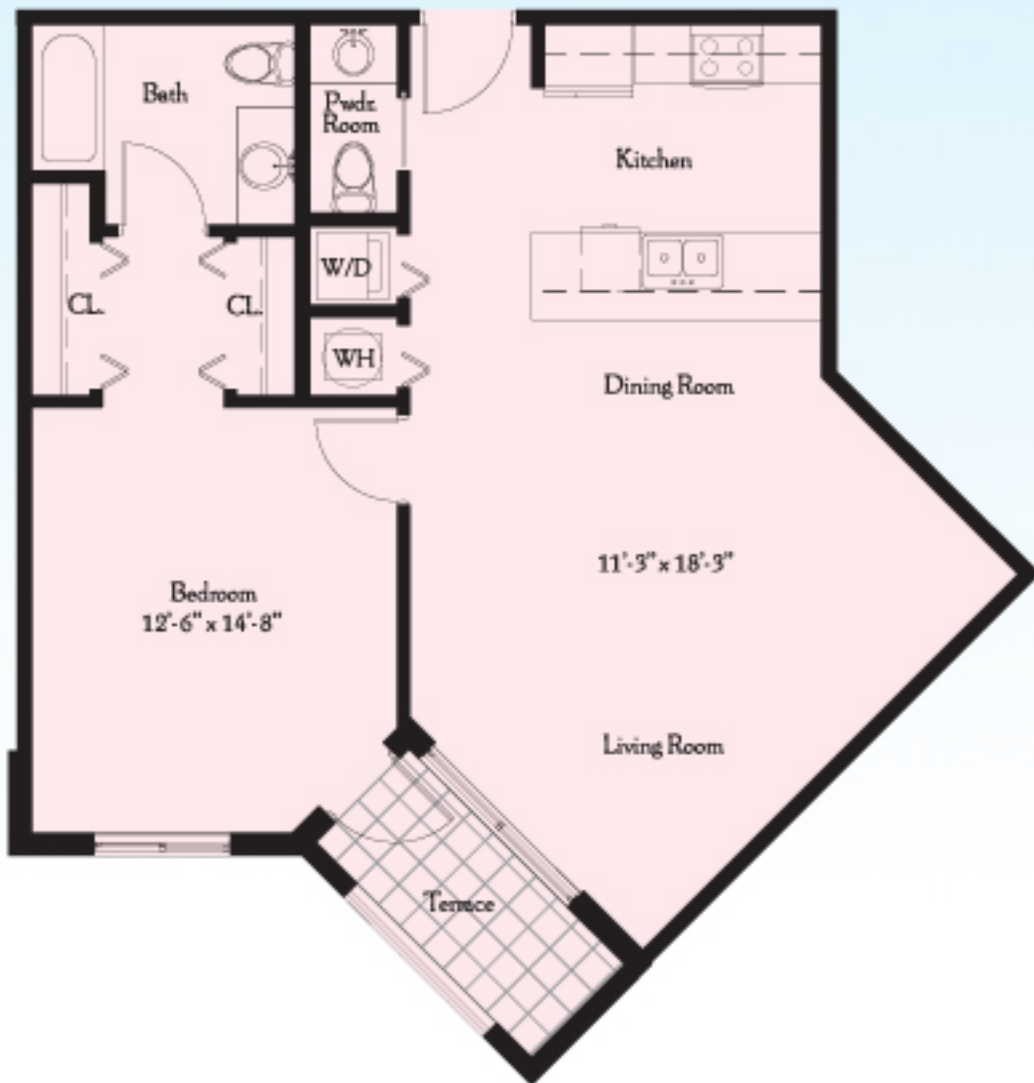

Unit F.1

A/C Area: 840 sq. ft. | Terrace: 57 sq. ft. | Total Area: 897 sq. ft.

www.XploreYourDreams.com | 888-921-COVE