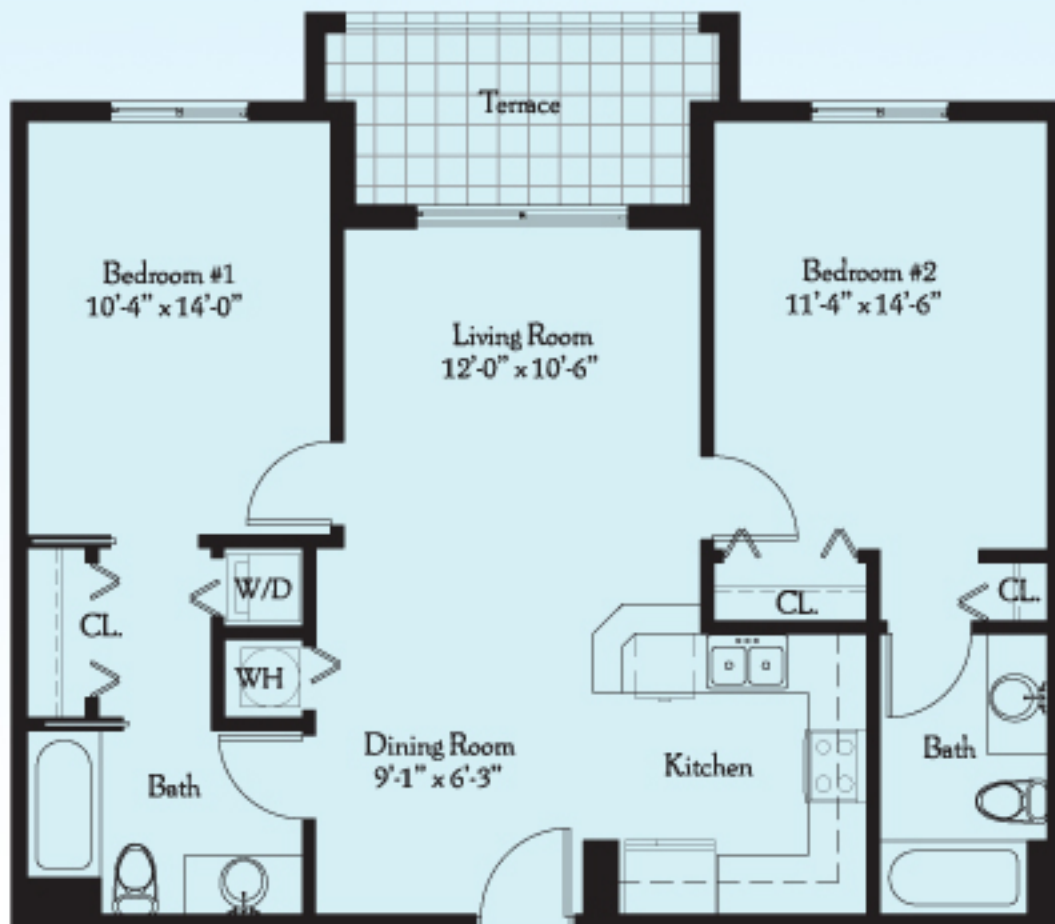

Unit A.2

A/C Area: 935 sq. ft. | Terrace: 88 sq. ft. | Total Area: 1,023 sq. ft.

www.XploreYourDreams.com | 888-921-COVE