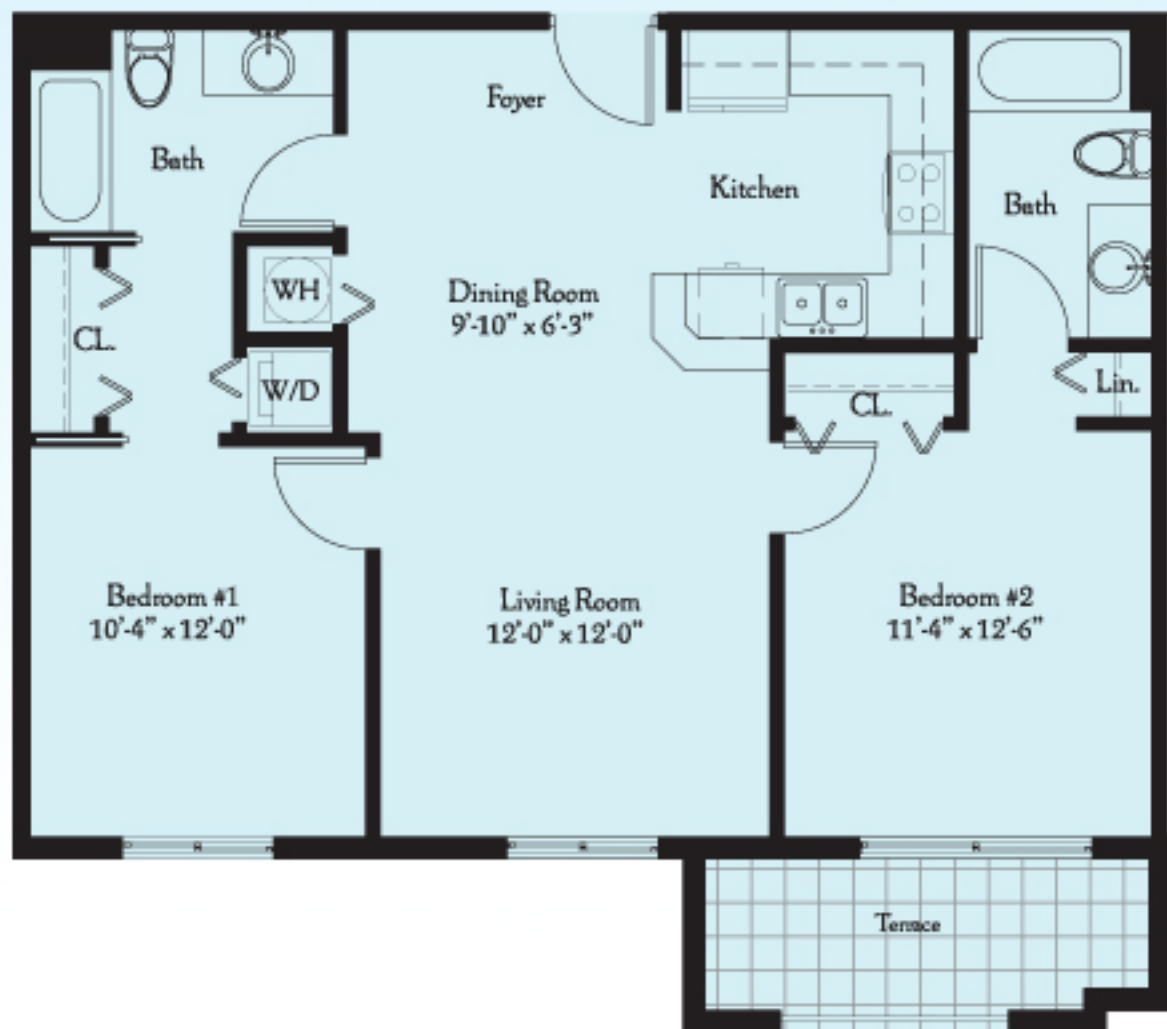

Unit A.1

A/C Area: 901 sq. ft. | Terrace: 81 sq. ft. | Total Area: 982 sq. ft.

www.XploreYourDreams.com | 888-921-COVE