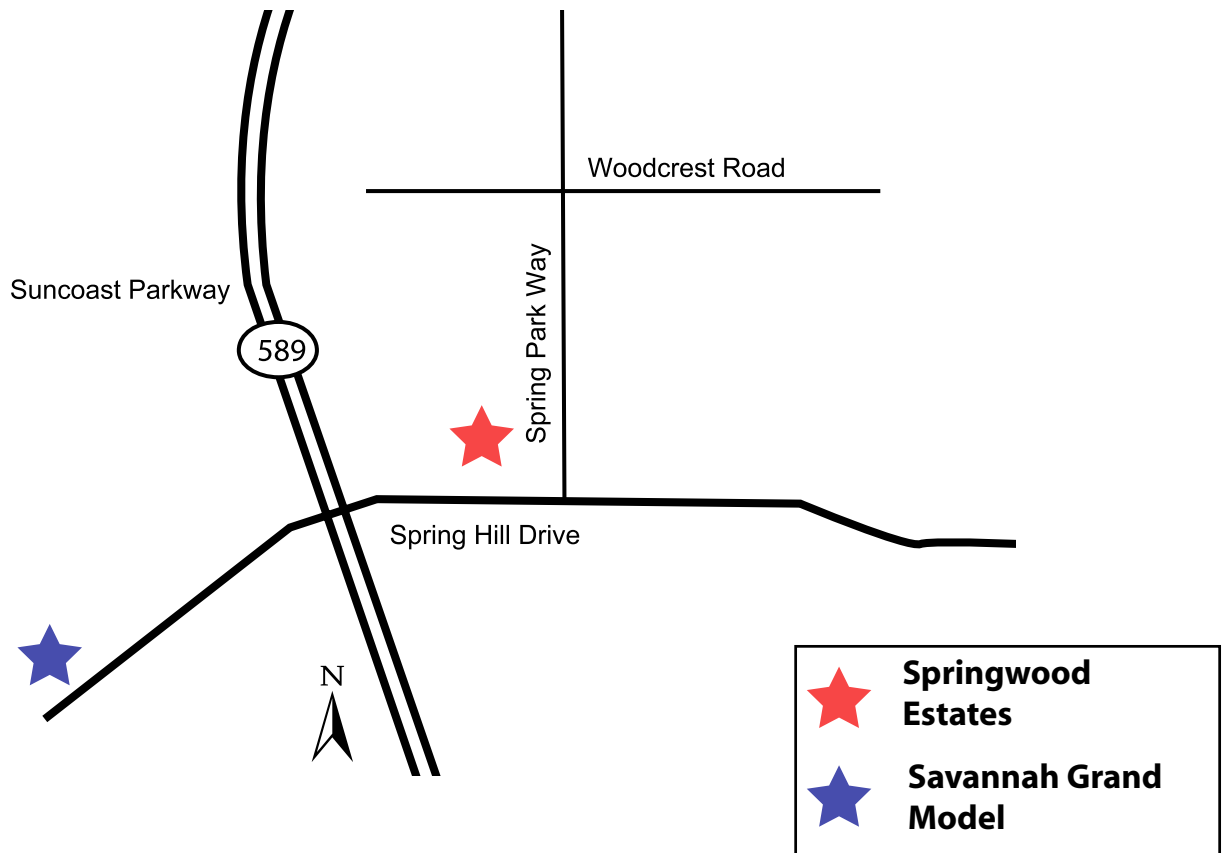

SPRINGWOOD

ESTATES

Driving Directions:

From the Suncoast Parkway, exit on Spring Hill Drive (exit 41) east approximately 1/8 mile. Turn left on Spring Parkway. The final phases are located on Woodcrest Road West of Spring Park Way.

To the Model Center:

The Savannah Grand Model Center is located at 14311 Spring Hill Drive approximately 1/2 mile West of the Suncoast parkway.

Model Center Address:

14311 Spring Hill Drive
Spring Hill, FL