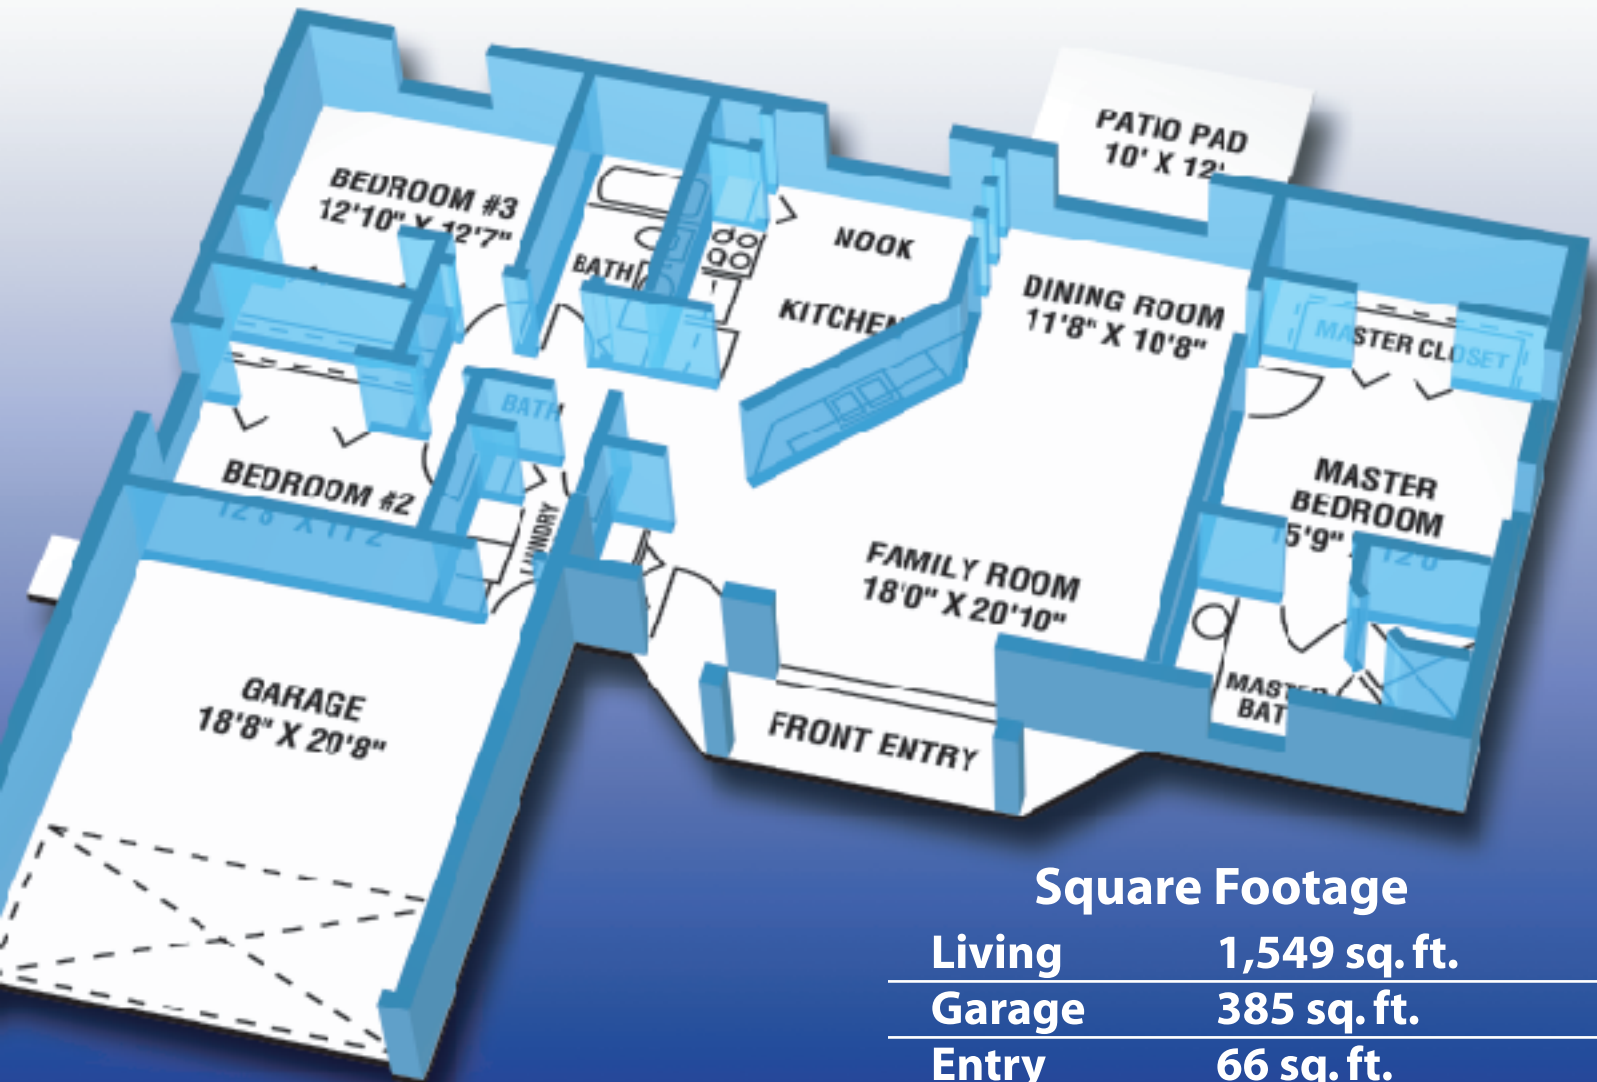

The New Jillian

Square Footage

| | |
|--------------|----------------------|
| Living | 1,549 sq. ft. |
| Garage | 385 sq. ft. |
| Entry | 66 sq. ft. |
| Total | 2,000 sq. ft. |

Logo to go here